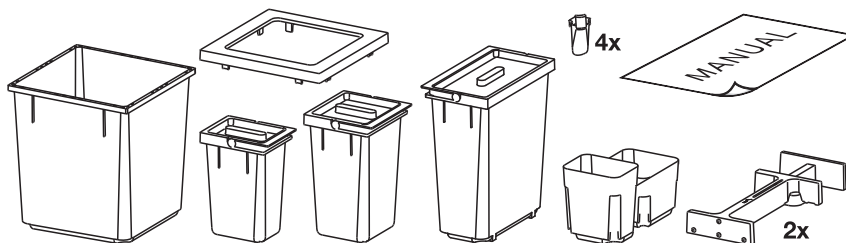

MÜLLEX

DE

Vielen Dank, dass sie sich für Mülllex entschieden haben. Montagevideos und weitere Informationen finden sie unter: www.muellex.ch

F

Merci d'avoir choisi Mülllex. Pour des vidéos et plus d'informations, veuillez visiter: www.muellex.ch.

I

Grazie per aver scelto Mülllex. Per i video sull'installazione e altre informazioni utili visitare www.muellex.ch.

E

Thank you for choosing Mülllex. For installation videos and further useful information please visit: www.muellex.ch

ES

Gracias por elegir Mülllex. Para videos relativos a la instalación y para obtener más información útil visitar www.muellex.ch.

P

Obrigado por escolher a Mülllex. Para visualizar videos relacionados com a instalação e obter mais informações úteis, visite www.muellex.ch

NL

Dank u wel dat u voor Mülllex gekozen heeft. Installatievideo's en andere nuttige informatie vindt u op www.muellex.ch.

DK

Tak, fordi du valgte Mülllex. Du kan finde videoer om installation og yderligere nyttige oplysninger ved at besøge: www.muellex.ch

SE

Tack för att du väljer Mülllex. Installationsvideor och annan användbar information finns på: www.muellex.ch

PL

Dziękujemy za wybranie Mülllex. Filmy z instrukcjami montażu i inne przydatne informacje można znaleźć na stronie: www.muellex.ch.

CZ

Děkujeme, že jste si vybrali Mülllex. Pro instalaci videa a další užitečné informace navštivte: www.muellex.ch

SK

Ďakujeme Vám že ste vybrali Mülllex. Pre videozáznamy ohľadne inštalovania a pre iné informácie navštívte webovú stránku www.muellex.ch.

SL

Hvala, ker ste izbrali podjetje Mülllex. Za videozáznamy ohladne inštalovanja a pre iné informacije obiščite spletno mesto: www.muellex.ch

HR

Hvala vam što ste odabrali Mülllex. Videozapise o instalaciji i druge korisne informacije možete pronaći na: www.muellex.ch

AL

Faleminderit që keni zgjedhur Mülllex! Për videot e instalimit dhe për informacione të mëtejshme të vlefshme vizitoni: www.muellex.ch

GR

Σας ευχαριστούμε που επιλέξατε τη Mülllex. Για βίντεο εγκατάστασης και περισσότερες χρήσιμες πληροφορίες επισκεφθείτε τη διεύθυνση: www.muellex.ch

HU

Köszönjük, hogy a Mülllexet választotta! A telepítést bemutató videóért, valamint további információért látogassa meg a www.muellex.ch oldalt!

RO

Vă mulțumim că ați ales Mülllex. Pentru înregistrări video privind instalarea și alte informații utile vizitați: www.muellex.ch

T

Müllex'i tercih ettiğiniz için teşekkür ederiz. Kurulum videoları ve daha fazla faydalı bilgi için lütfen şu adresi ziyaret edin.: www.muellex.ch

RU

Благодарим за то, что вы выбрали Mülllex. Для просмотра видео по установке и получения другой полезной информации посетите сайт www.muellex.ch